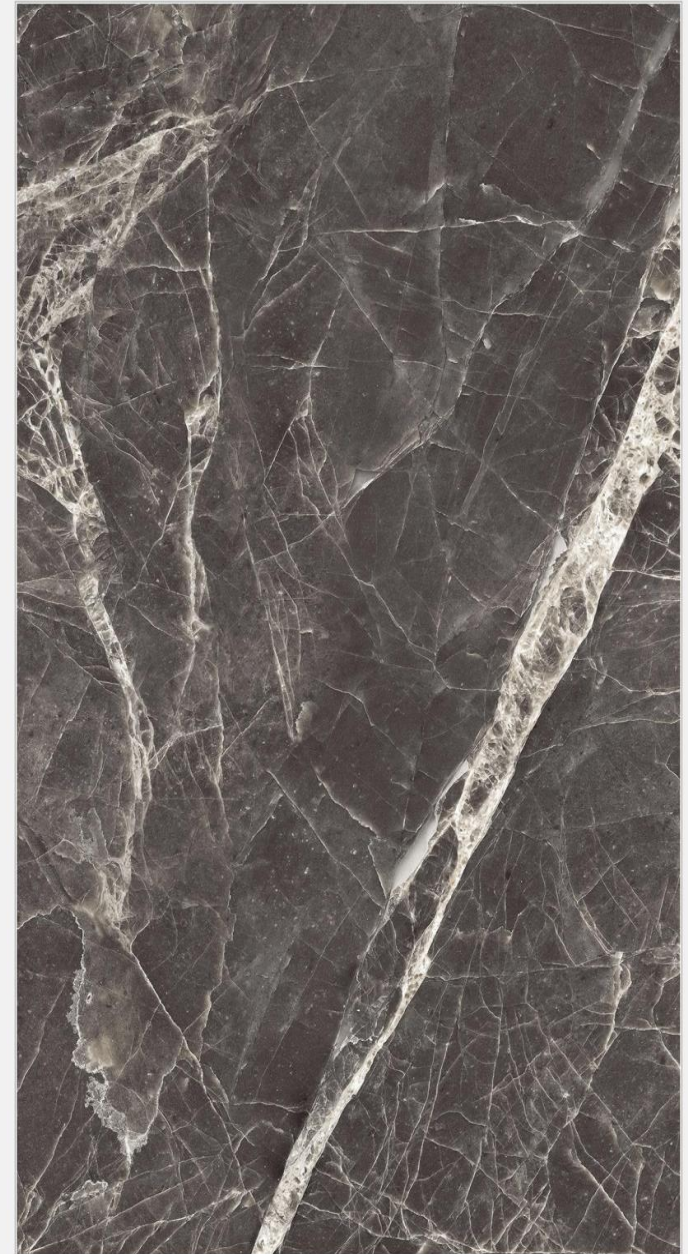

LAZULI CHOCO

Particular real size

PRODUCT INFORMATION

PRODUCT NAME	-> LAZULI CHOCO
PRODUCT FORMET	-> 120CM X 60CM

- **HD PRINT**
- **SUPERIOR GLOSS SURFACE**

AVENUE BIANCO

Particular real size

PRODUCT INFORMATION