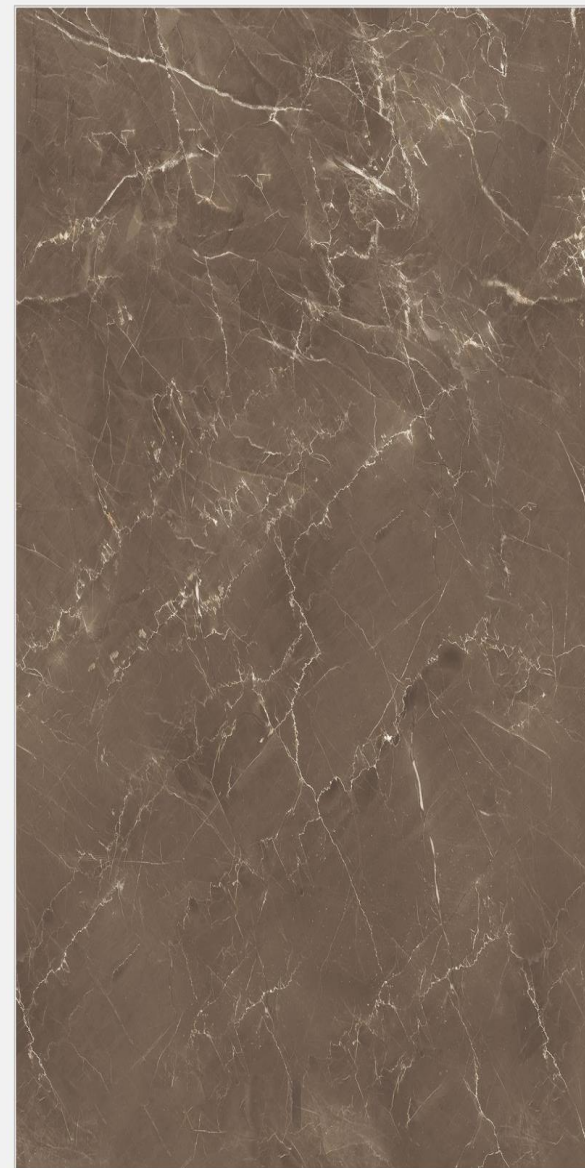

NIVEA AVARIO

Particular real size