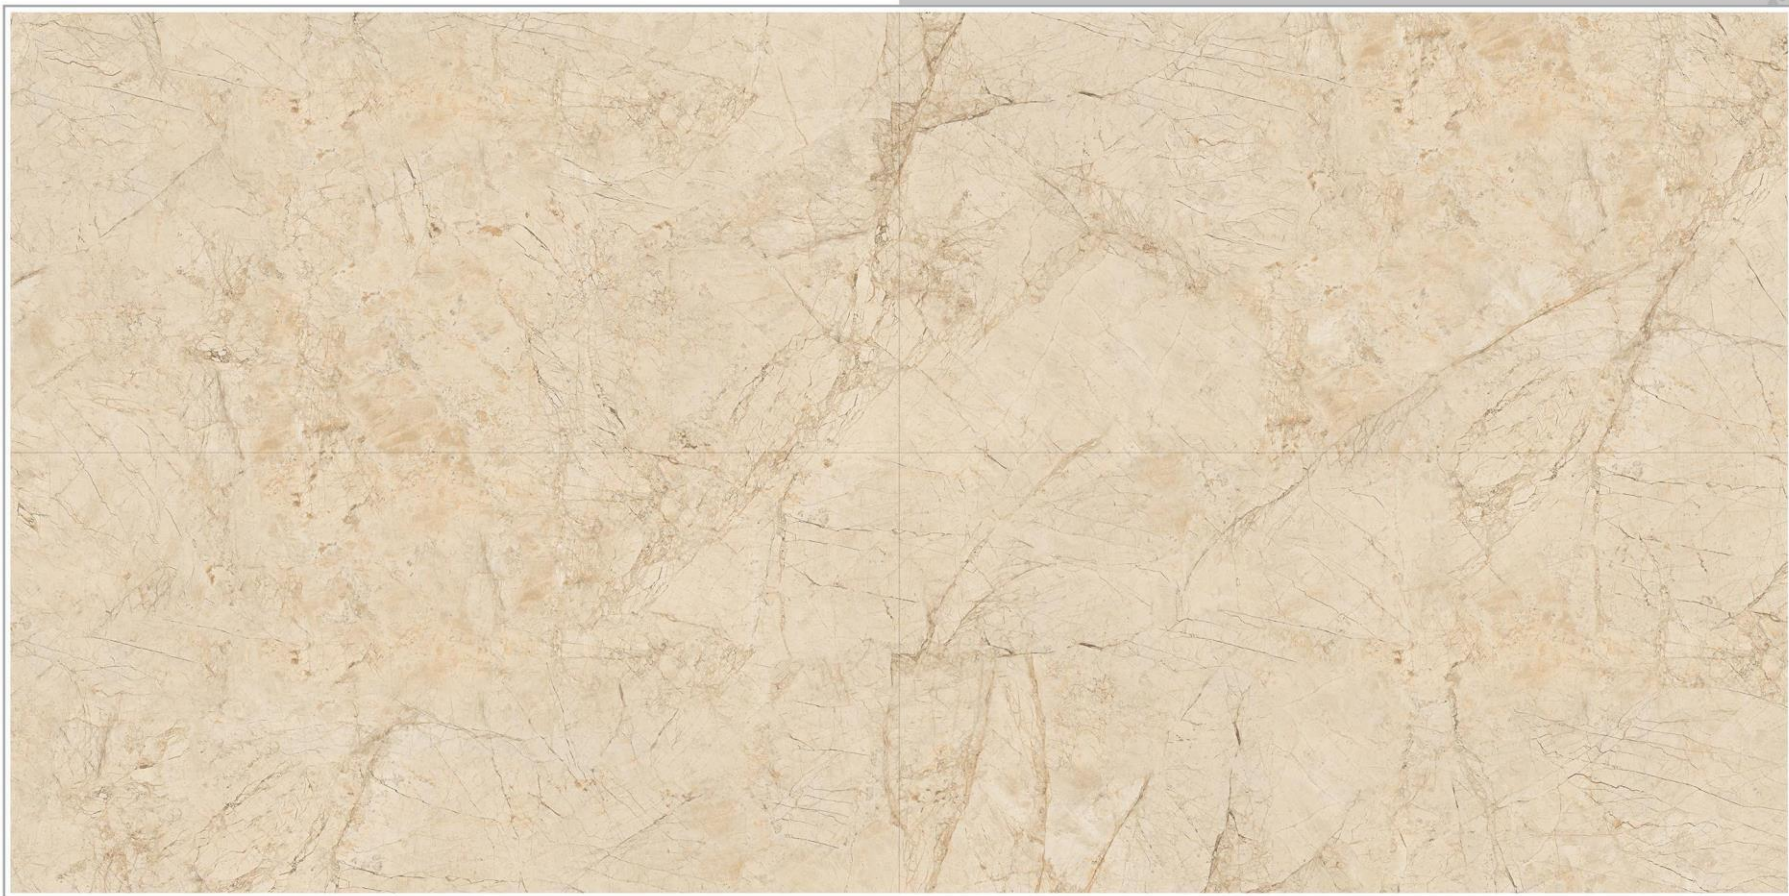

Particular real size

PRODUCT INFORMATION

PRODUCT NAME	-> ESHA CREMA
PRODUCT FORMET	-> 120CM X 60CM

- **HD PRINT**
- **SUPERIOR GLOSS SURFACE**