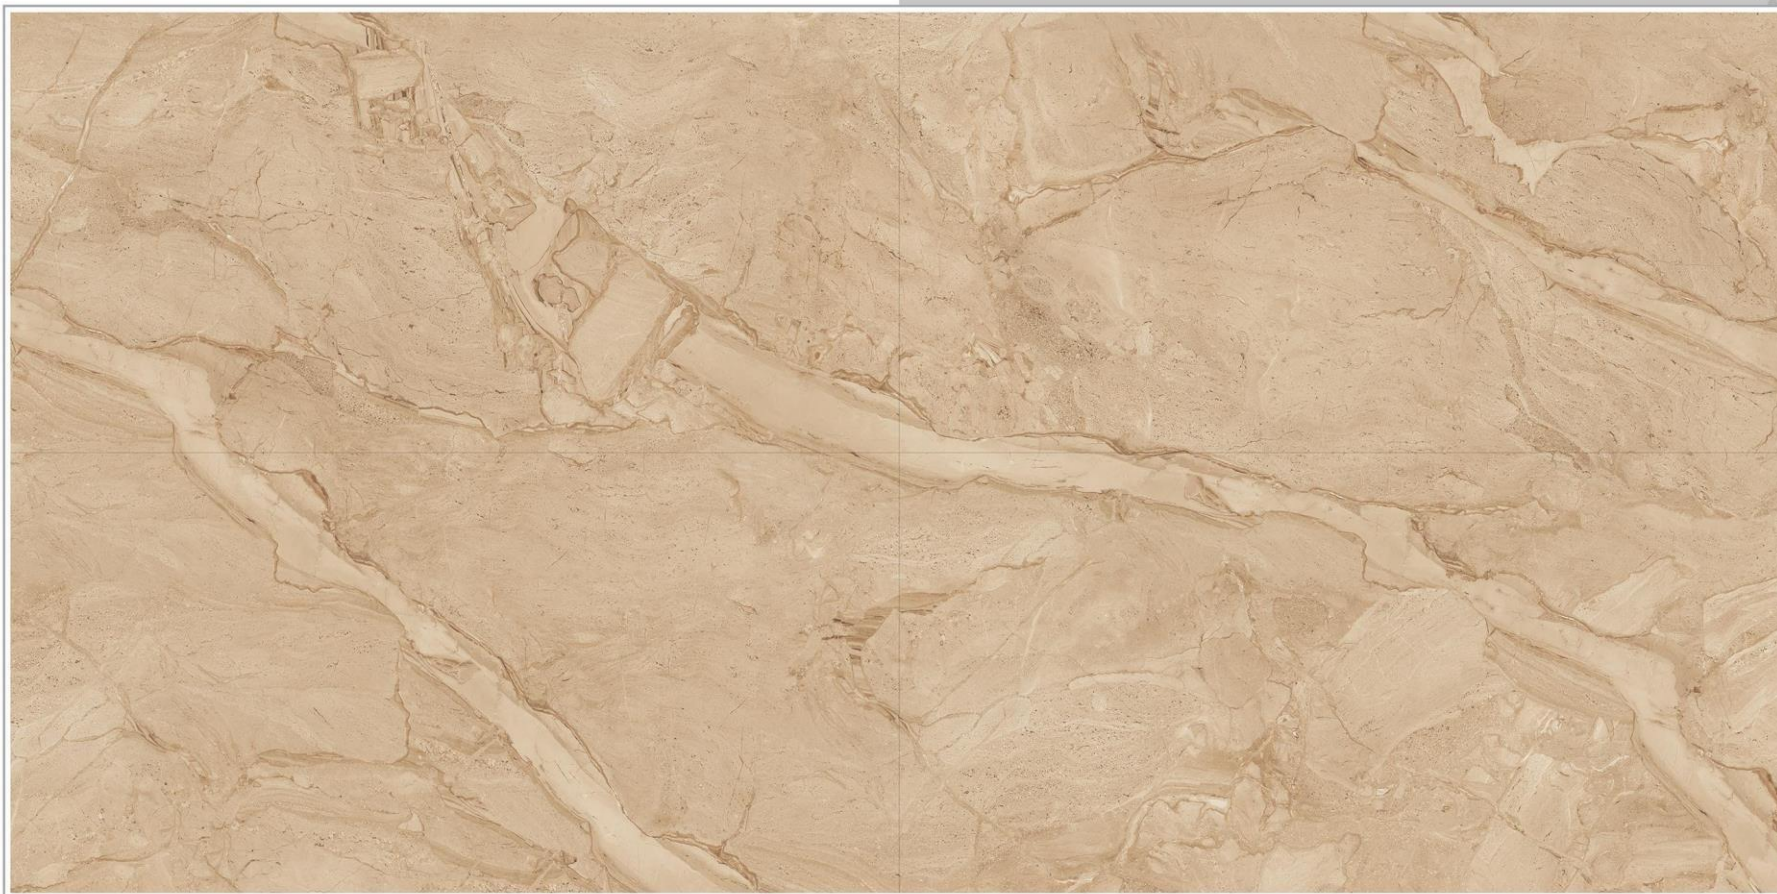

Particular real size

PRODUCT INFORMATION

PRODUCT NAME	-> DYNA
PRODUCT FORMET	-> 120CM X 60CM

- **HD PRINT**
- **SUPERIOR GLOSS SURFACE**