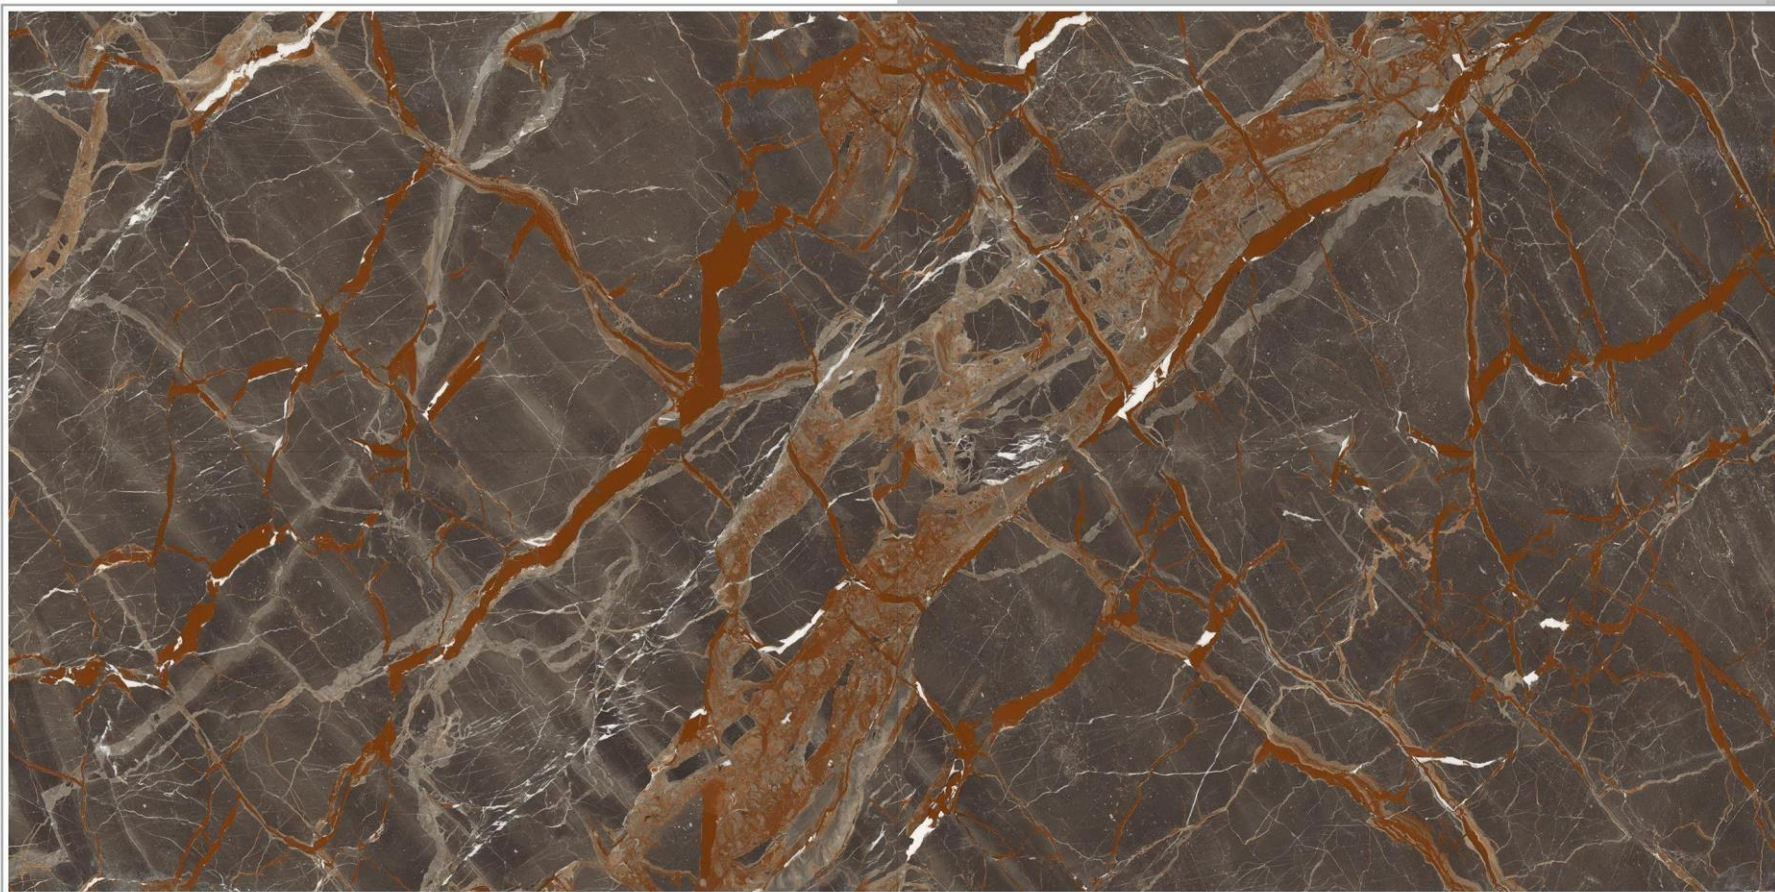

PRODUCT NAME	-> AVENUE BIANCO
PRODUCT FORMET	-> 120CM X 60CM

- **HD PRINT**
- **SUPERIOR GLOSS SURFACE**

NERO SATUARIO

Particular real size

PRODUCT INFORMATION

PRODUCT NAME	-> NERO SATUARIO
PRODUCT FORMET	-> 120CM X 60CM

- **HD PRINT**
- **SUPERIOR GLOSS SURFACE**

COLOMANDINO

Particular real size

PRODUCT INFORMATION

PRODUCT NAME	-> COLOMANDINO
PRODUCT FORMET	-> 120CM X 60CM

- **HD PRINT**
- **SUPERIOR GLOSS SURFACE**

ESHA CREMA