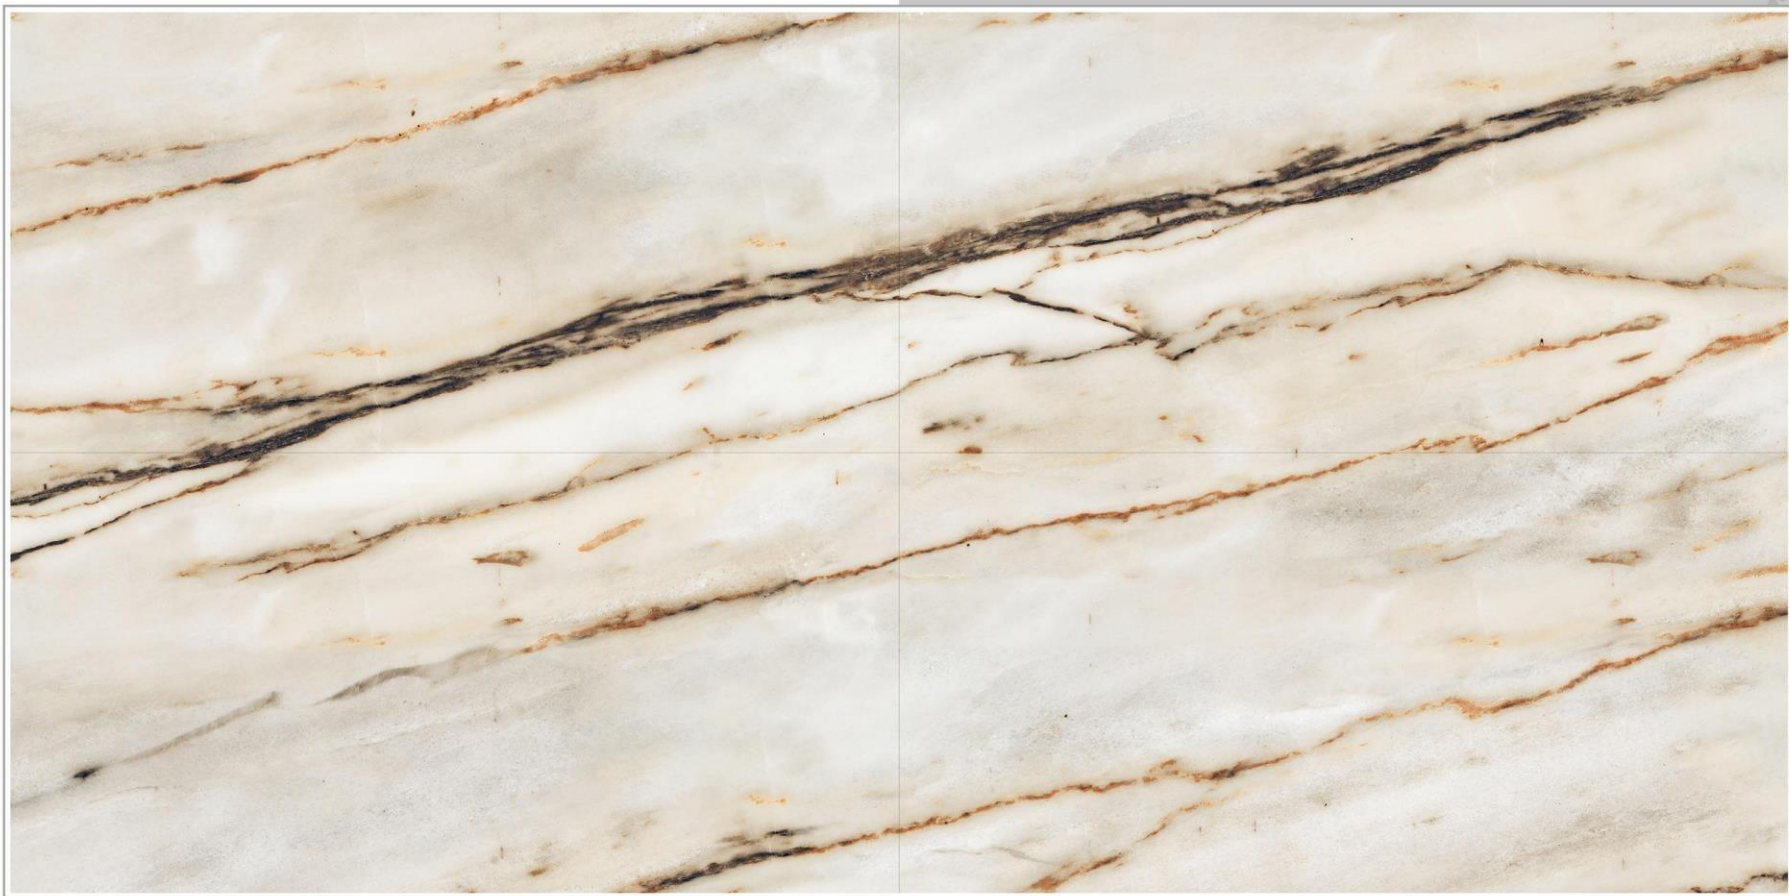

Particular real size

PRODUCT INFORMATION

PRODUCT NAME	-> OPAL GRIS
PRODUCT FORMET	-> 120CM X 60CM

- **HD PRINT**
- **SUPERIOR GLOSS SURFACE**

ACROPOLIS COLD

Particular real size

PRODUCT INFORMATION

PRODUCT NAME	-> ACROPOLIS GOLD
PRODUCT FORMET	-> 120CM X 60CM