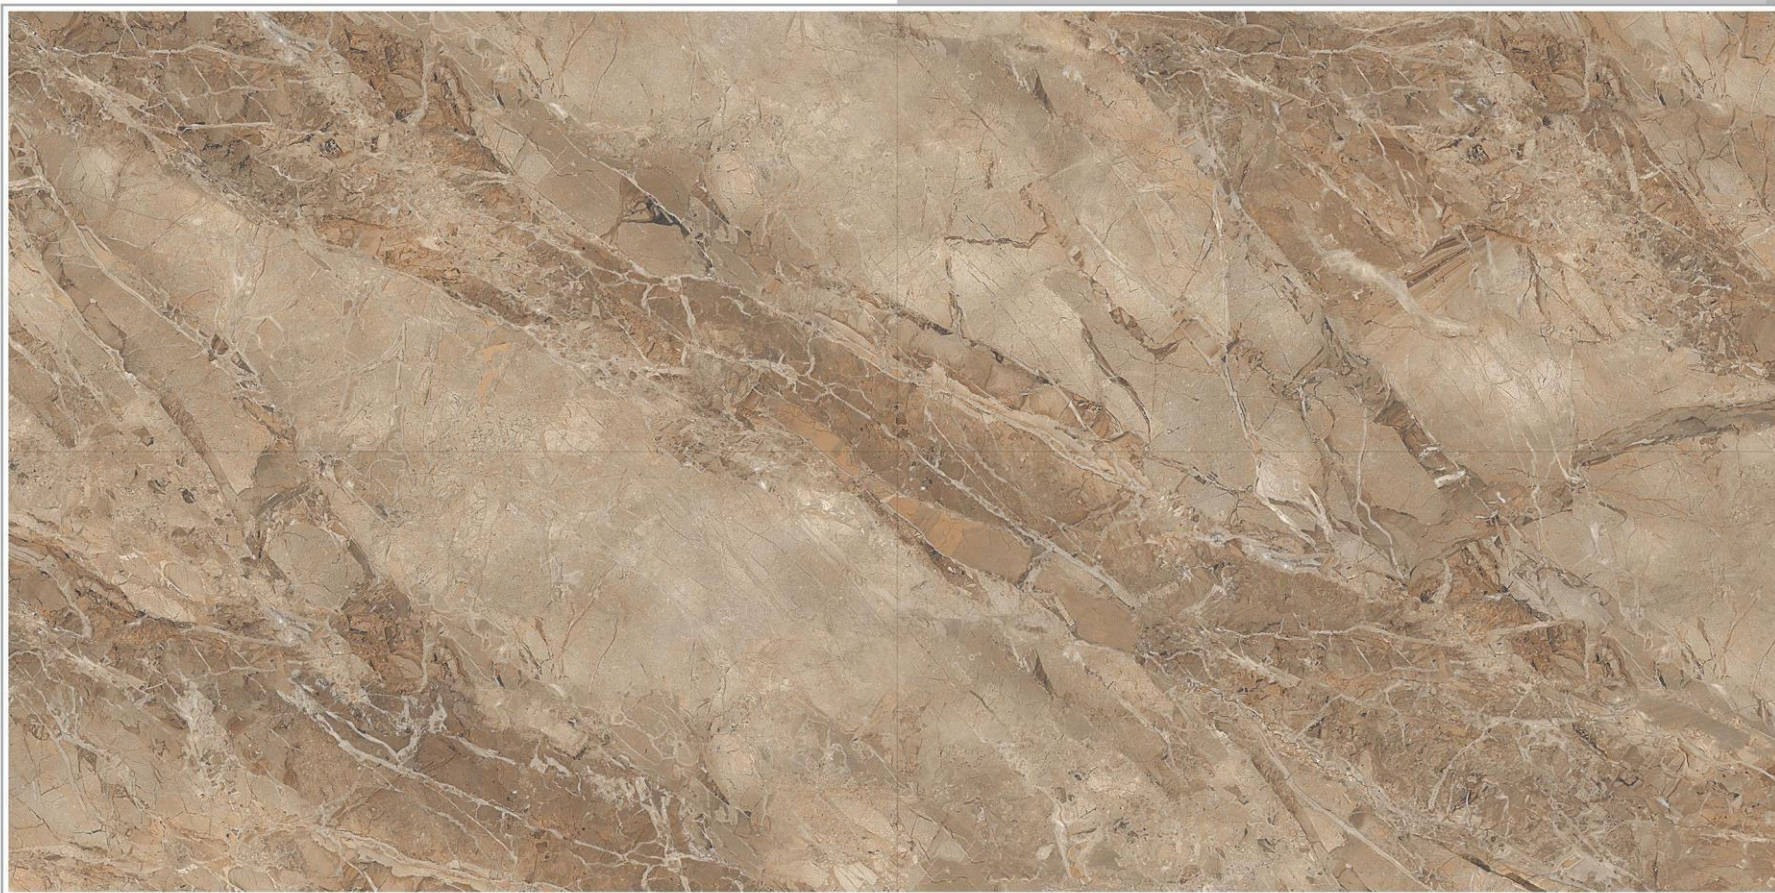

- **HD PRINT**
- **SUPERIOR GLOSS SURFACE**

DYNA

Particular real size

PRODUCT INFORMATION

PRODUCT NAME	-> DYNA
PRODUCT FORMET	-> 120CM X 60CM

- **HD PRINT**
- **SUPERIOR GLOSS SURFACE**

INDIO

Particular real size