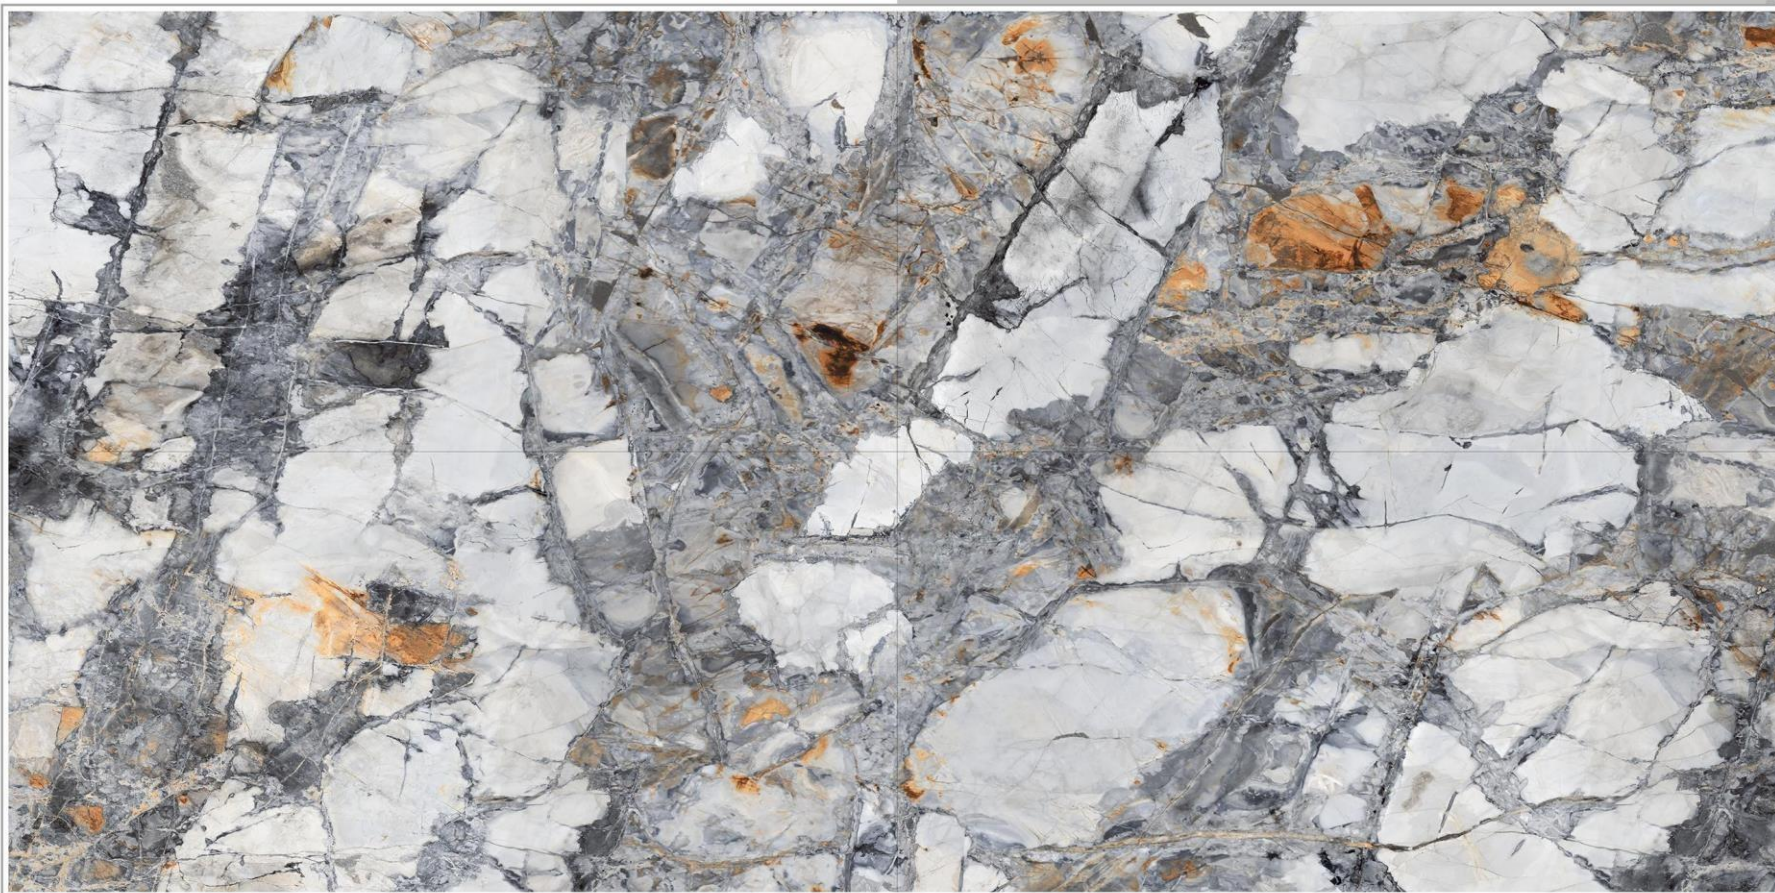

Particular real size

PRODUCT INFORMATION

PRODUCT NAME	-> VALENCIA GREY
PRODUCT FORMET	-> 120CM X 60CM

- **HD PRINT**
- **SUPERIOR GLOSS SURFACE**