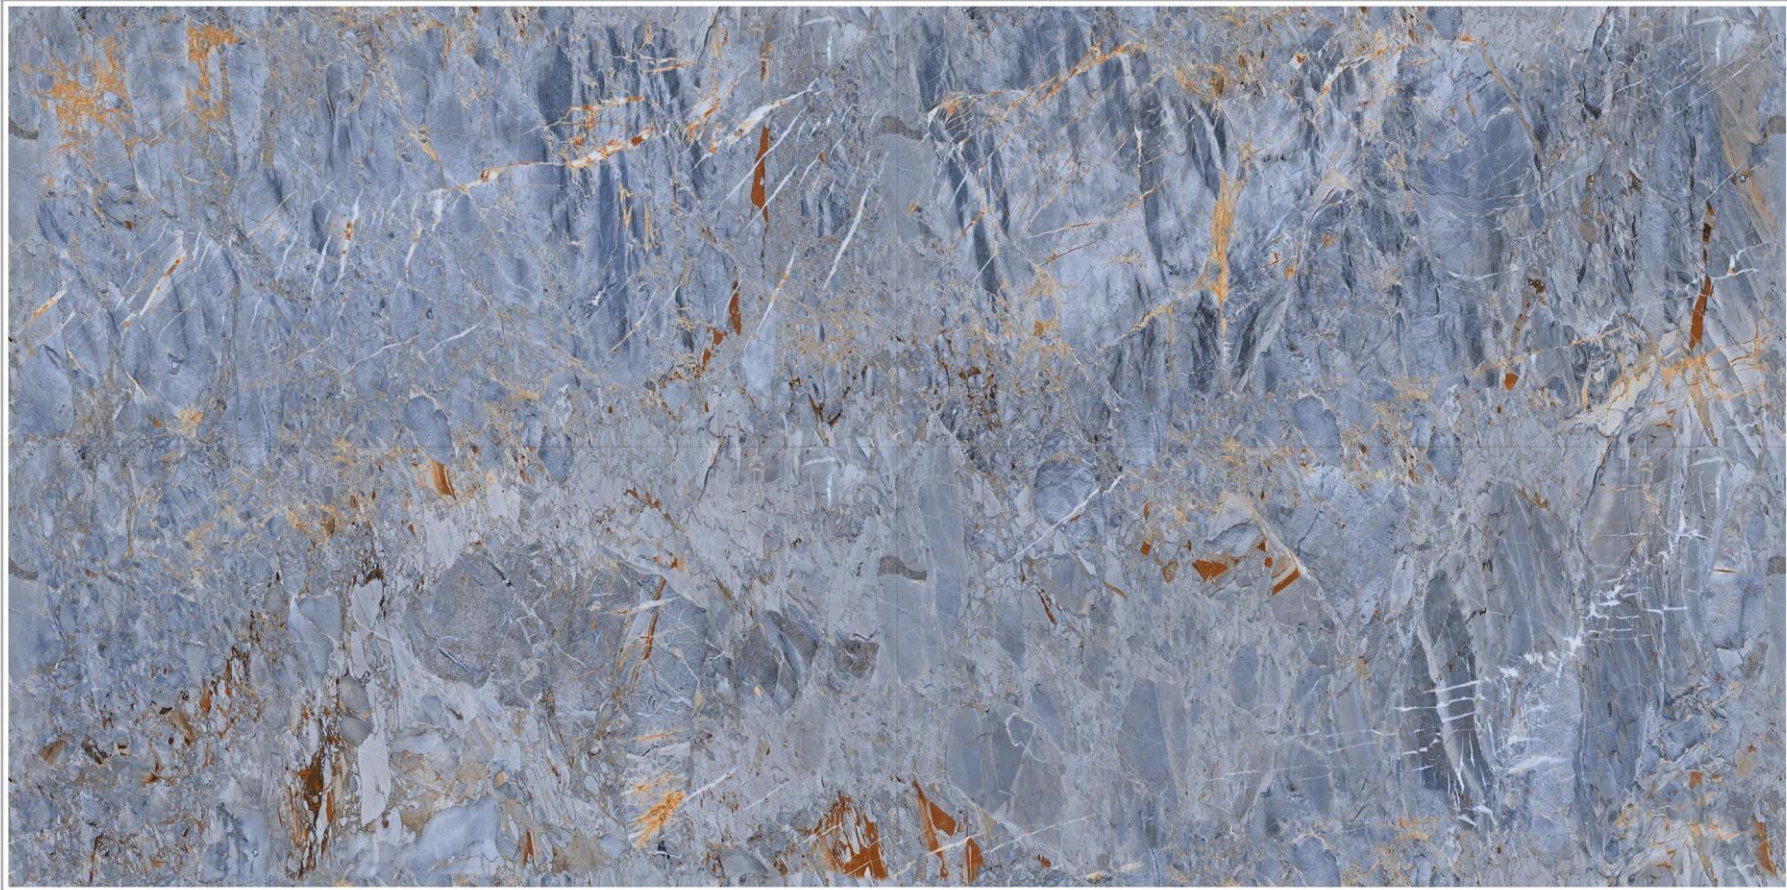

Particular real size

PRODUCT INFORMATION

PRODUCT NAME	-> LUMIX AZUL
PRODUCT FORMET	-> 120CM X 60CM

- HD PRINT
- SUPERIOR GLOSS SURFACE