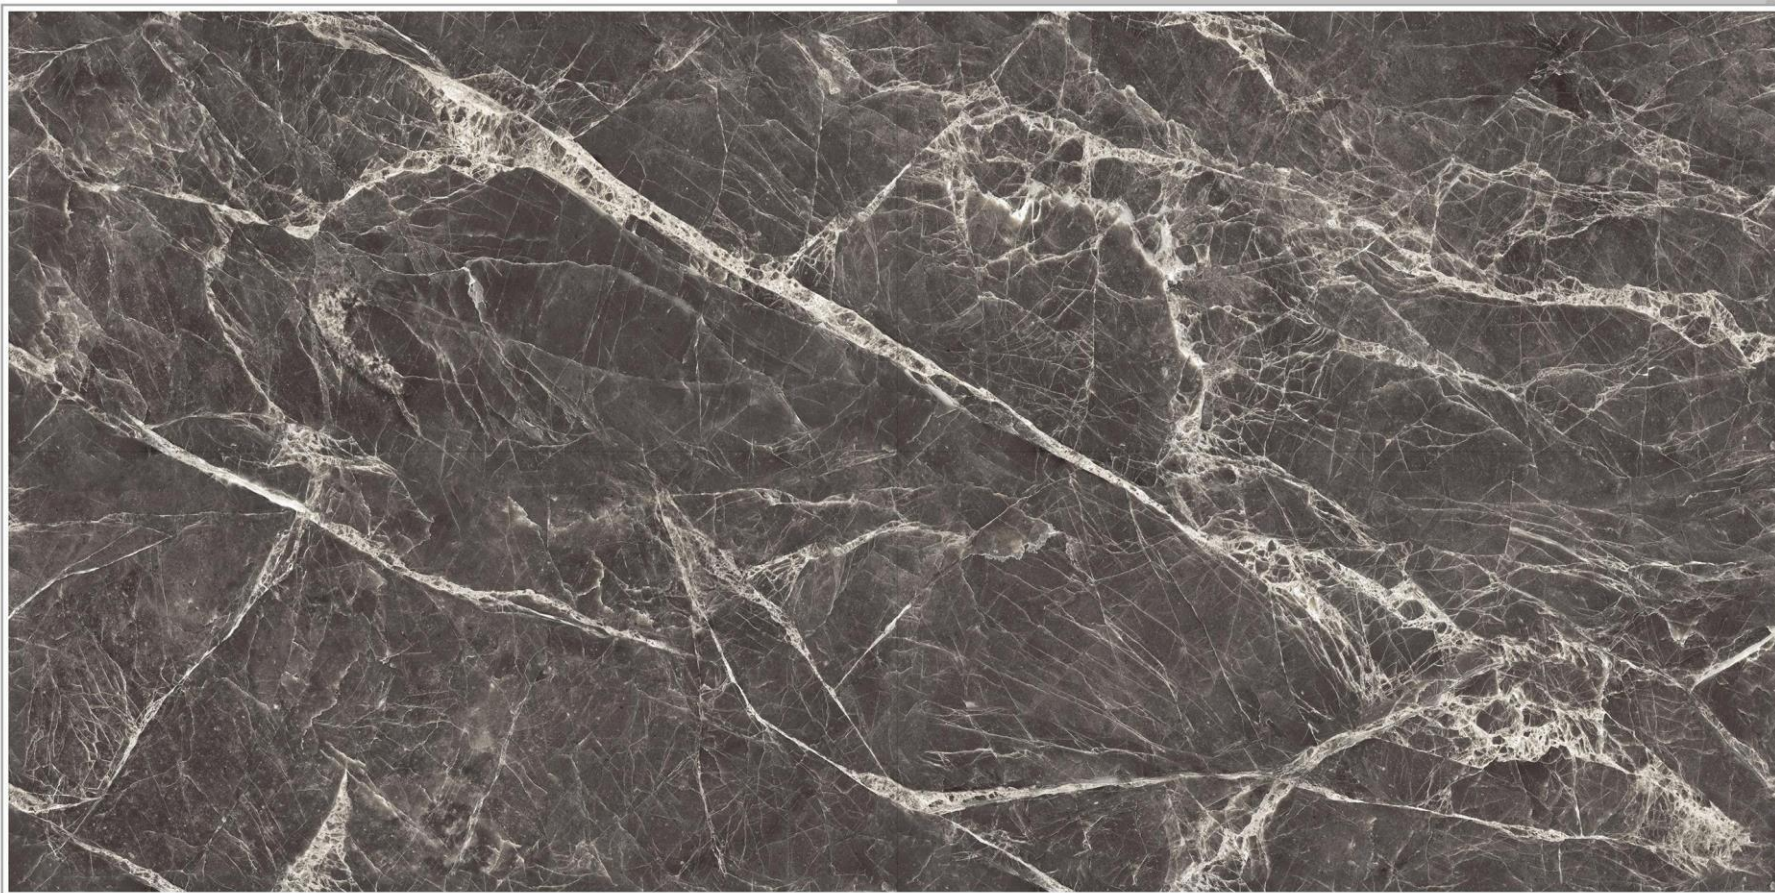

LAZULI CHOCO

Particular real size

PRODUCT INFORMATION

PRODUCT NAME	-> LAZULI CHOCO
PRODUCT FORMET	-> 120CM X 60CM

- **HD PRINT**
- **SUPERIOR GLOSS SURFACE**

AVENUE BIANCO

Particular real size

PRODUCT INFORMATION