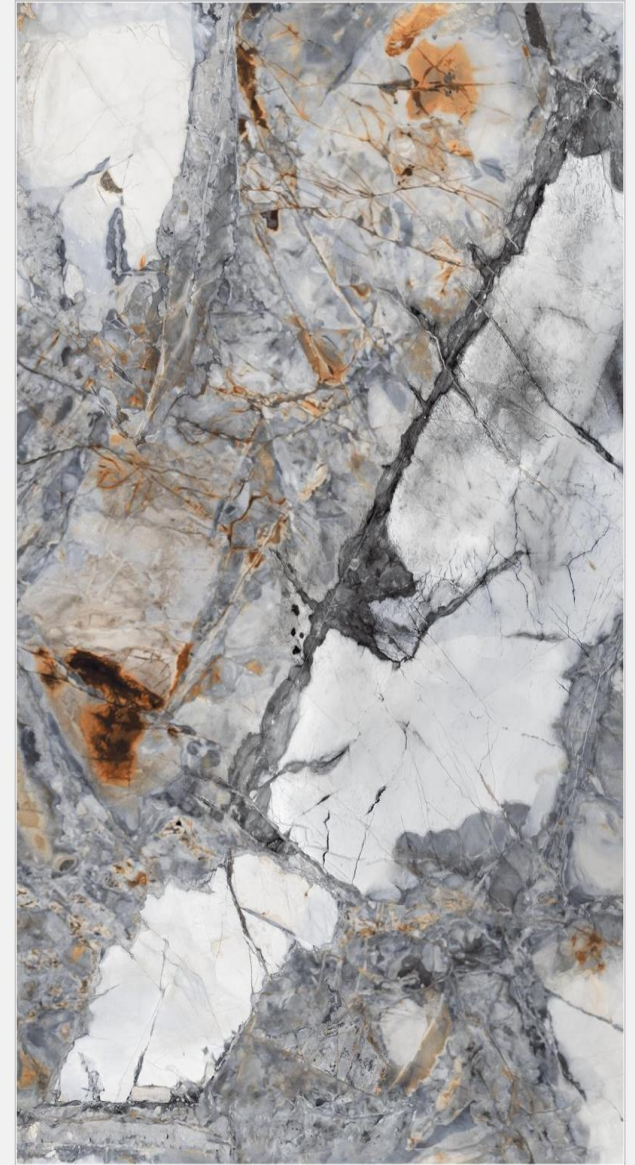

- **HD PRINT**
- **SUPERIOR GLOSS SURFACE**

COLOMANDINO

Particular real size

PRODUCT INFORMATION

PRODUCT NAME	-> COLOMANDINO
PRODUCT FORMET	-> 120CM X 60CM

- **HD PRINT**
- **SUPERIOR GLOSS SURFACE**

ESHA CREMA

Particular real size

PRODUCT INFORMATION

PRODUCT NAME	-> ESHA CREMA
PRODUCT FORMET	-> 120CM X 60CM

- **HD PRINT**
- **SUPERIOR GLOSS SURFACE**

VELENCIA GREY

Particular real size

PRODUCT INFORMATION

PRODUCT NAME	-> VALENCIA GREY
PRODUCT FORMET	-> 120CM X 60CM

- **HD PRINT**
- **SUPERIOR GLOSS SURFACE**

LYCON COCO

Particular real size

PRODUCT INFORMATION

PRODUCT NAME	-> LYON COCO
PRODUCT FORMET	-> 120CM X 60CM

- **HD PRINT**
- **SUPERIOR GLOSS SURFACE**

IBIZA

Particular real size