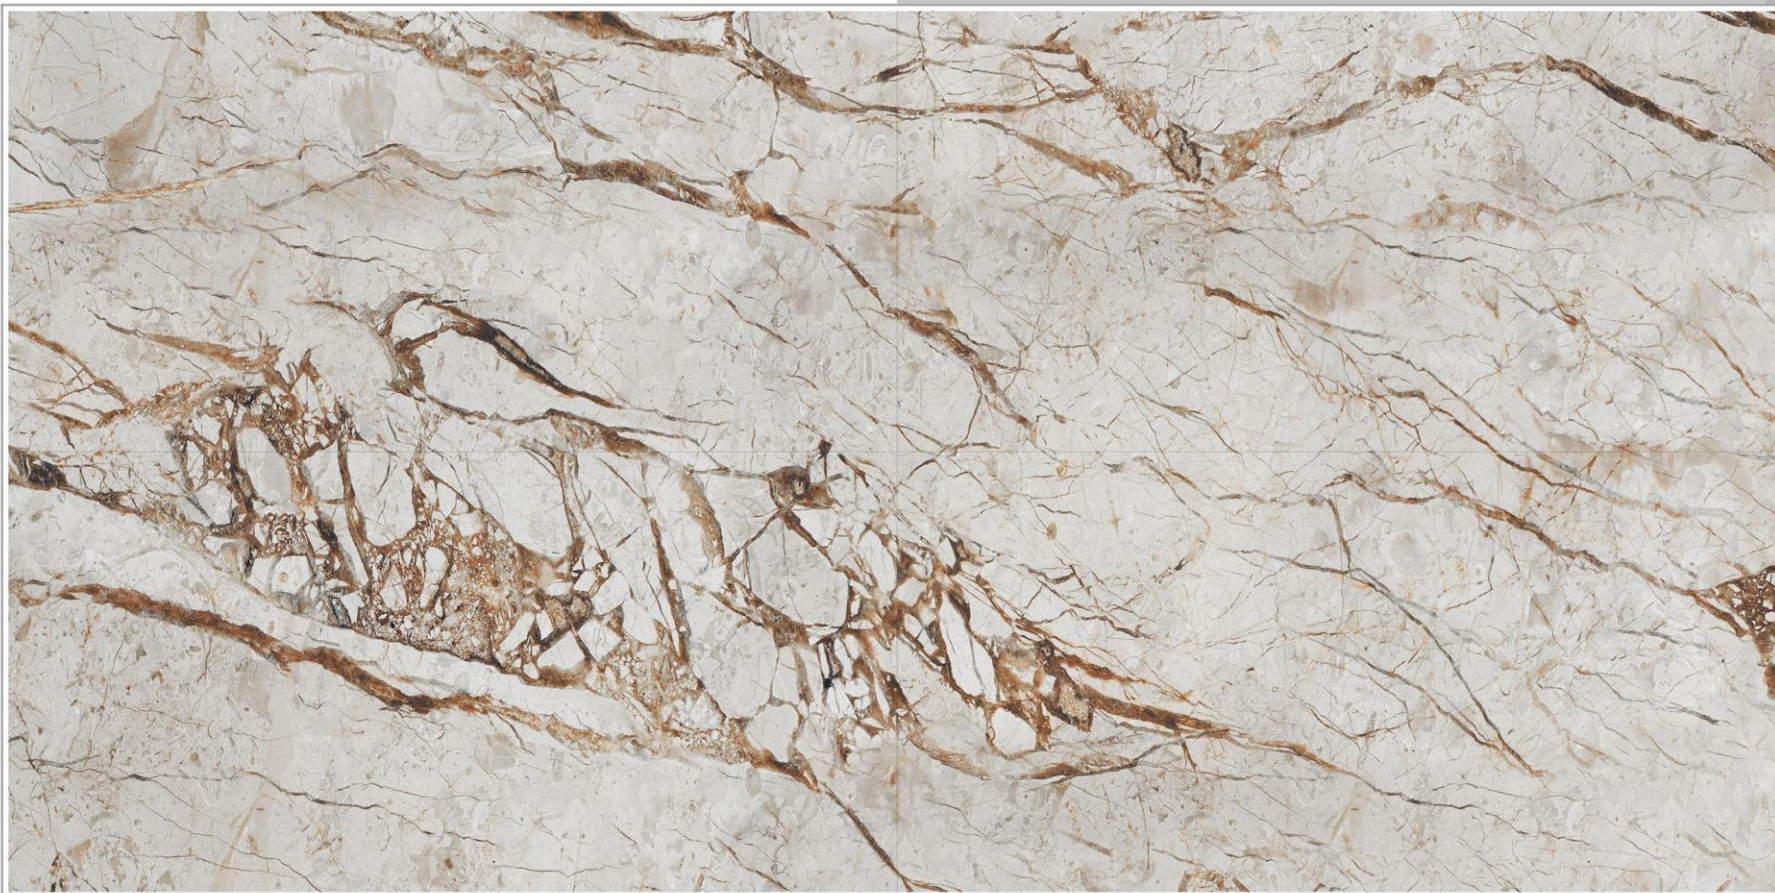

Particular real size

PRODUCT INFORMATION

PRODUCT NAME	-> LUMIX AZUL
PRODUCT FORMET	-> 120CM X 60CM

- HD PRINT
- SUPERIOR GLOSS SURFACE

RASINA

Particular real size

PRODUCT INFORMATION

PRODUCT NAME	-> RASINA
PRODUCT FORMET	-> 120CM X 60CM