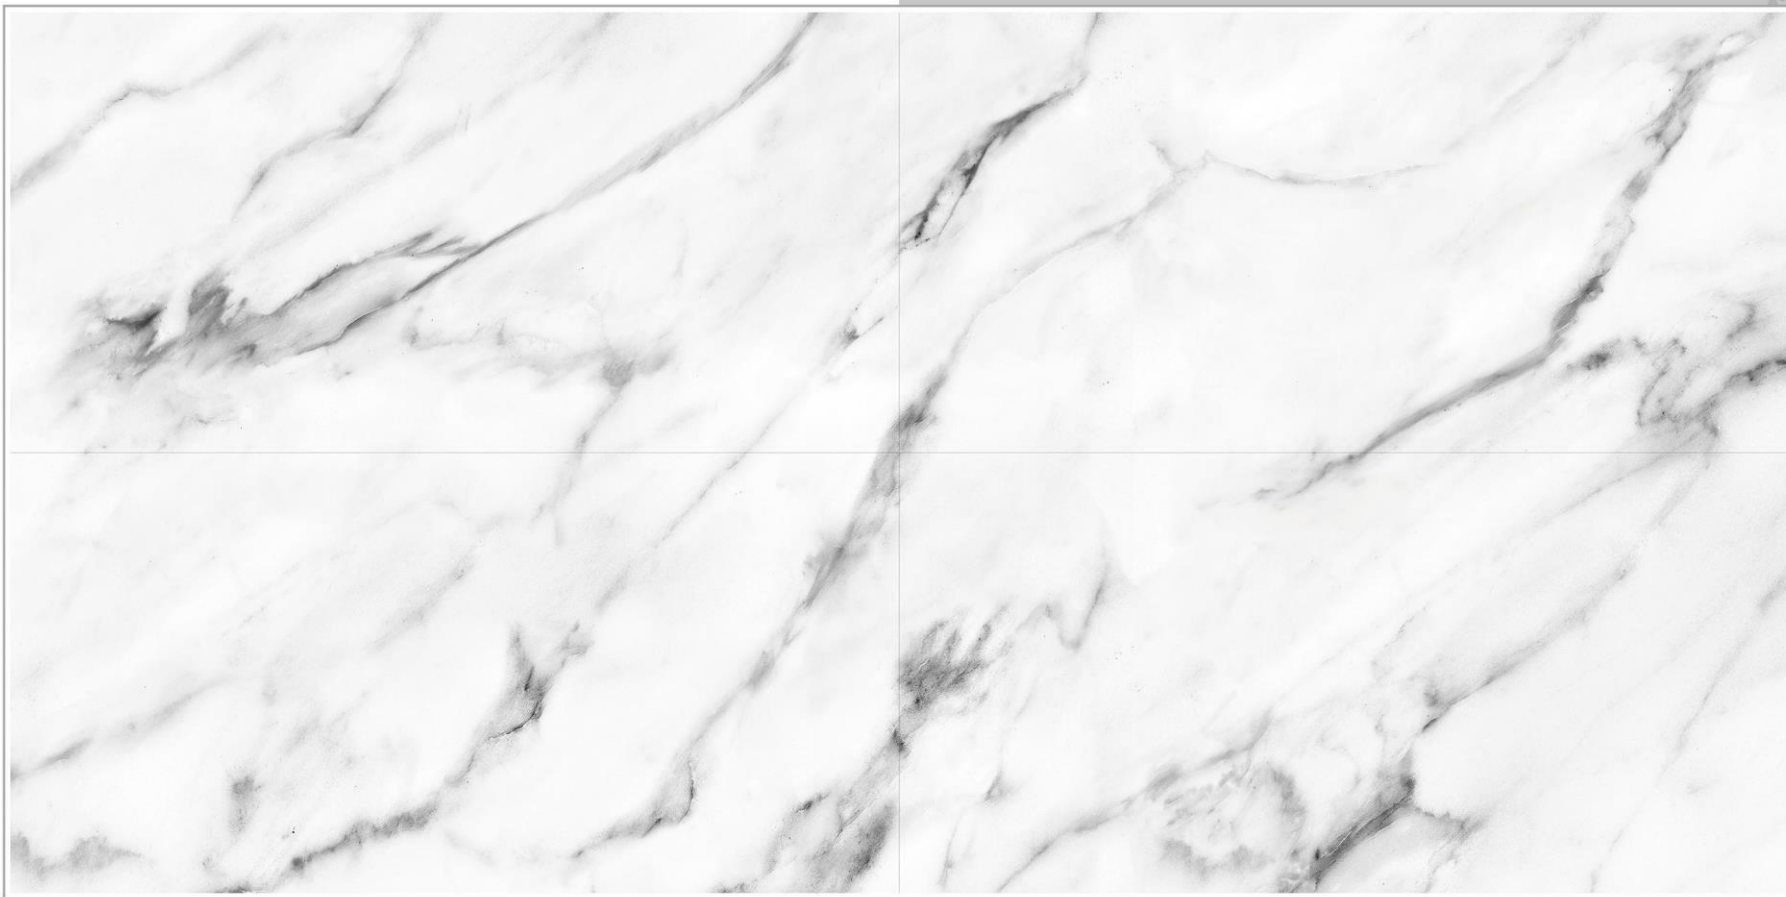

Particular real size

PRODUCT INFORMATION

PRODUCT NAME	-> NERO SATUARIO
PRODUCT FORMET	-> 120CM X 60CM

- **HD PRINT**
- **SUPERIOR GLOSS SURFACE**