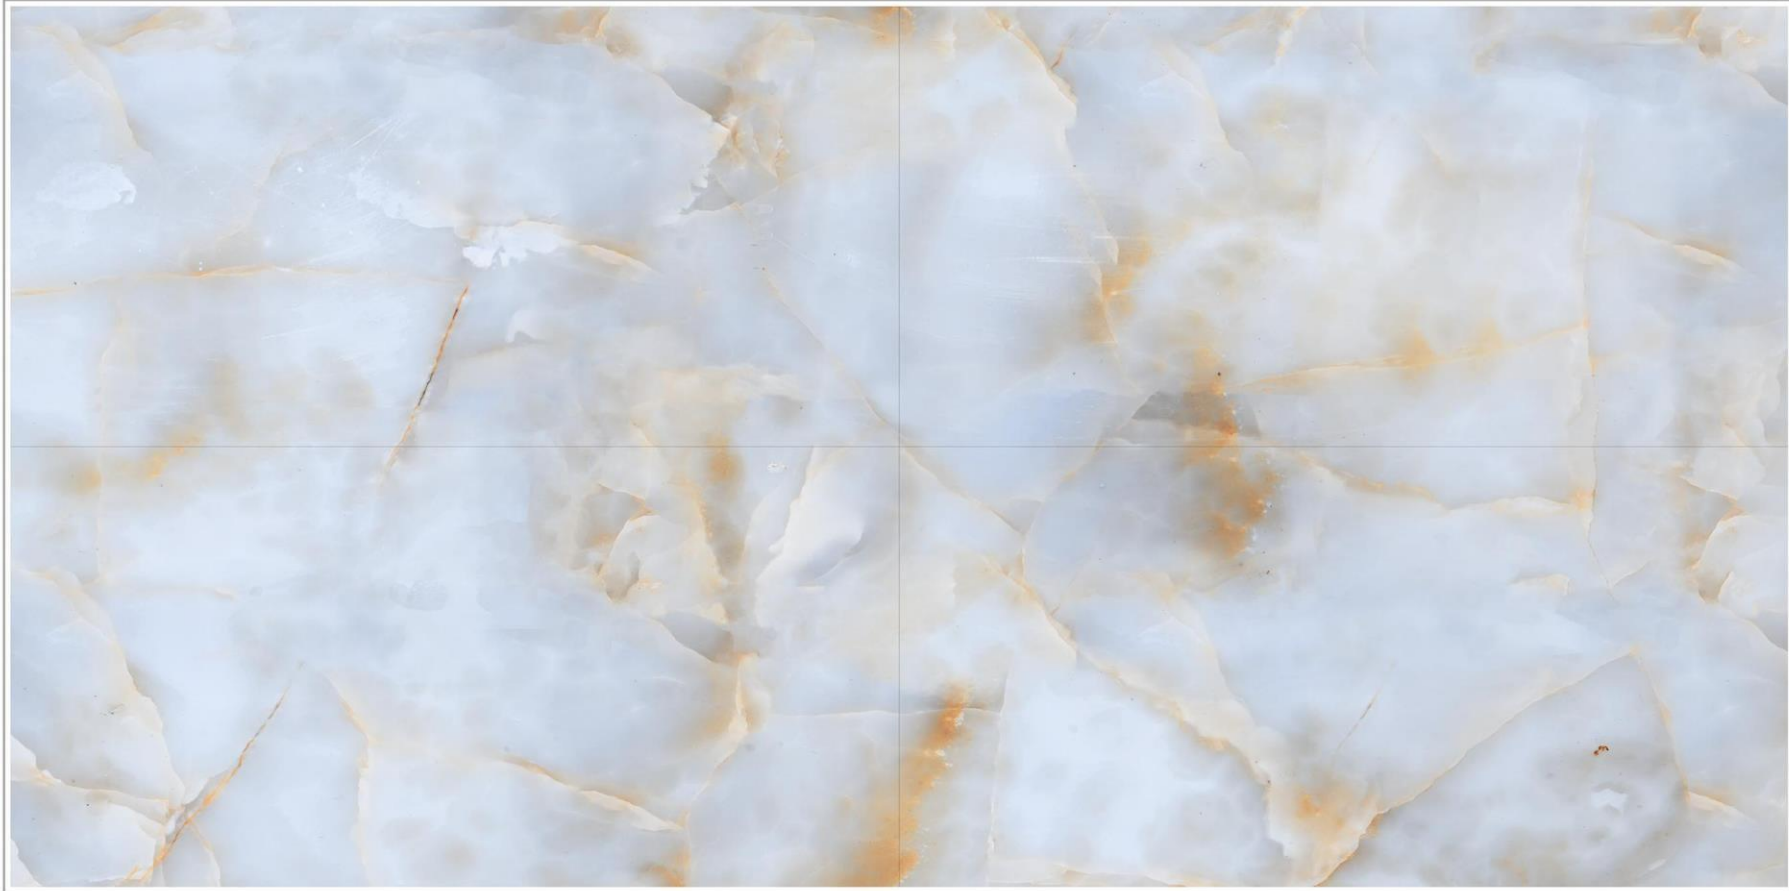

Particular real size

PRODUCT INFORMATION

PRODUCT NAME	-> ONYX GLACIER
PRODUCT FORMET	-> 120CM X 60CM

- **HD PRINT**
- **SUPERIOR GLOSS SURFACE**