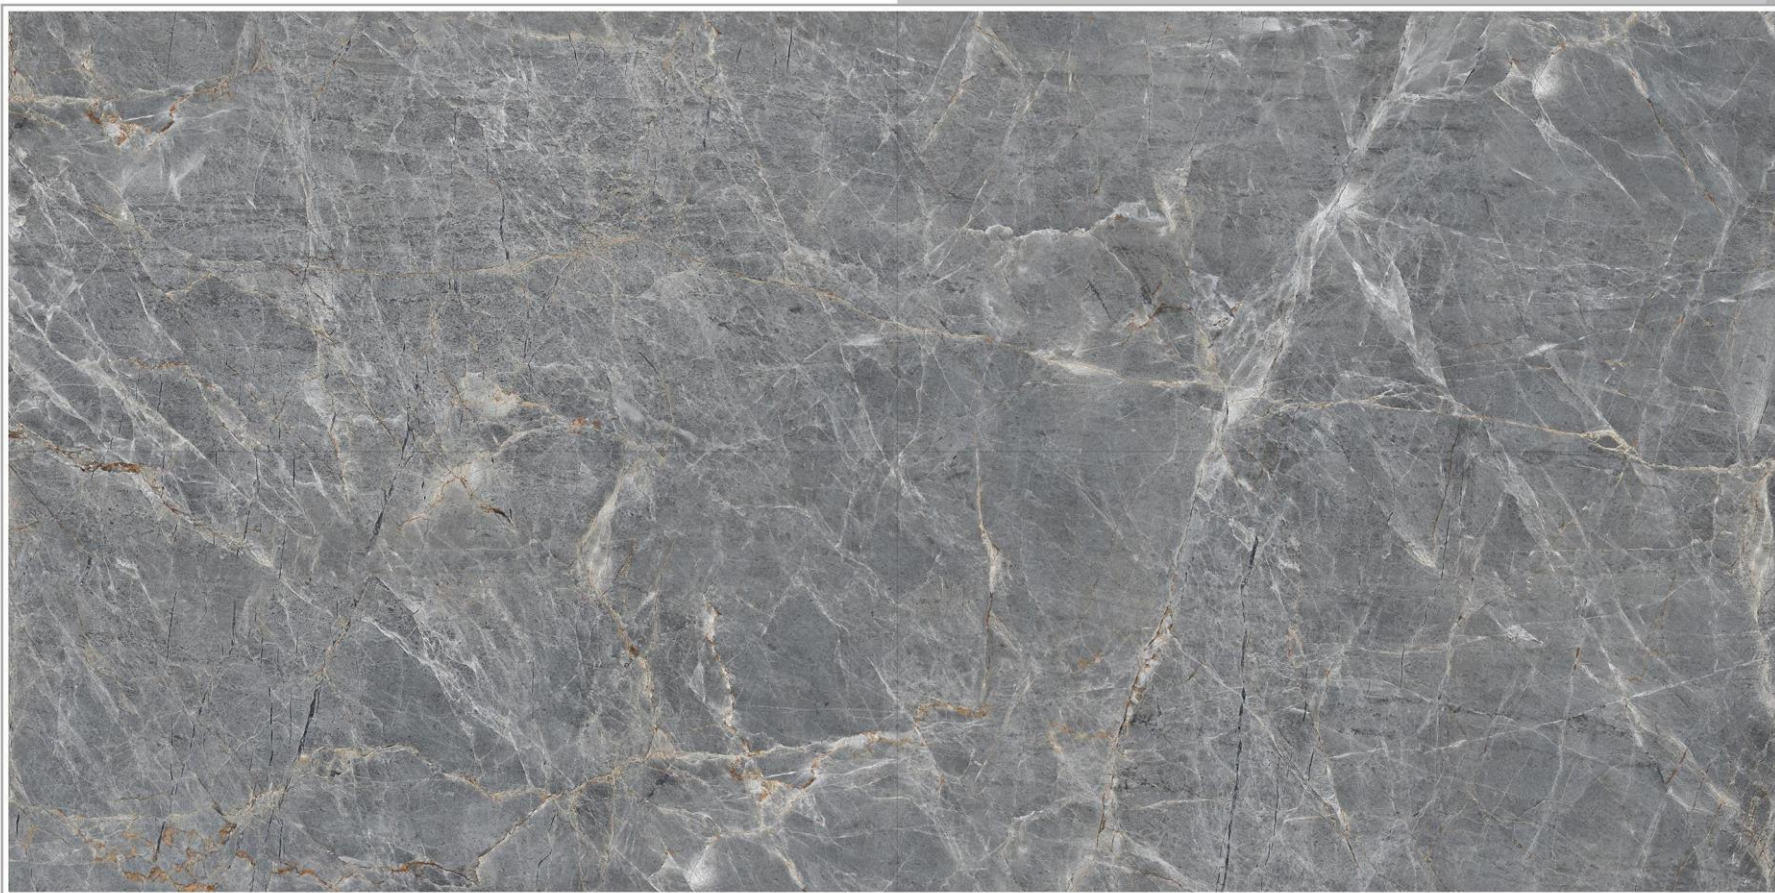

Particular real size

PRODUCT INFORMATION

PRODUCT NAME	-> OPAL GRIS
PRODUCT FORMET	-> 120CM X 60CM

- **HD PRINT**
- **SUPERIOR GLOSS SURFACE**