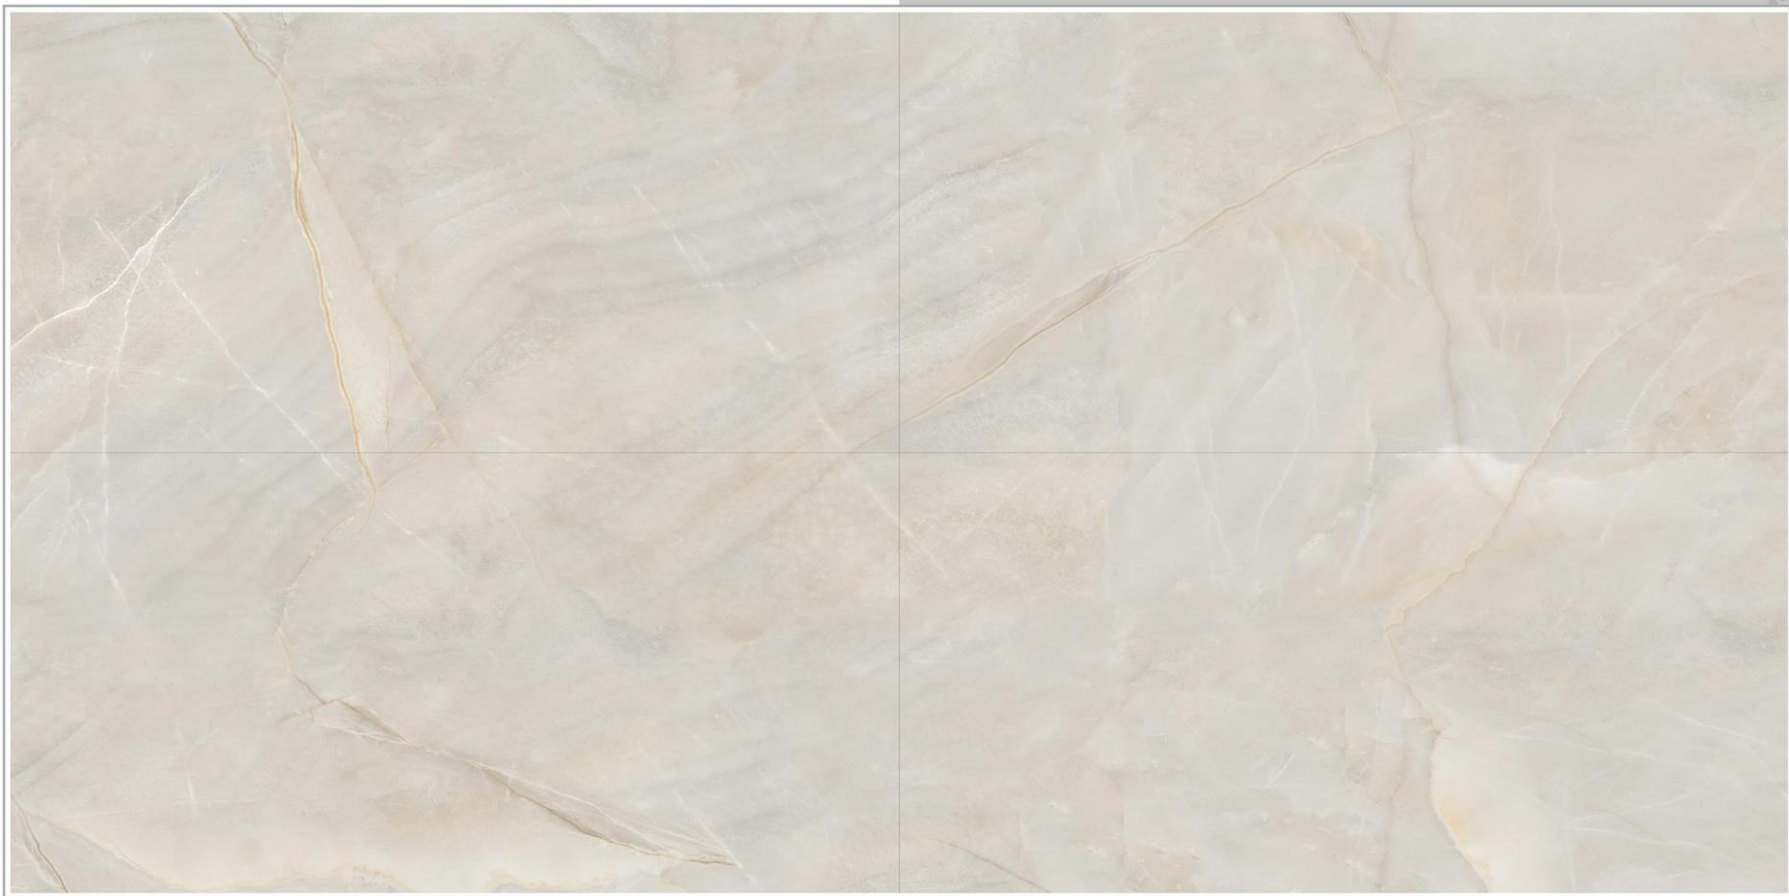

- **HD PRINT**
- **SUPERIOR GLOSS SURFACE**

LYCON COCO

Particular real size

PRODUCT INFORMATION

PRODUCT NAME	-> LYON COCO
PRODUCT FORMET	-> 120CM X 60CM

- **HD PRINT**
- **SUPERIOR GLOSS SURFACE**

IBIZA

Particular real size