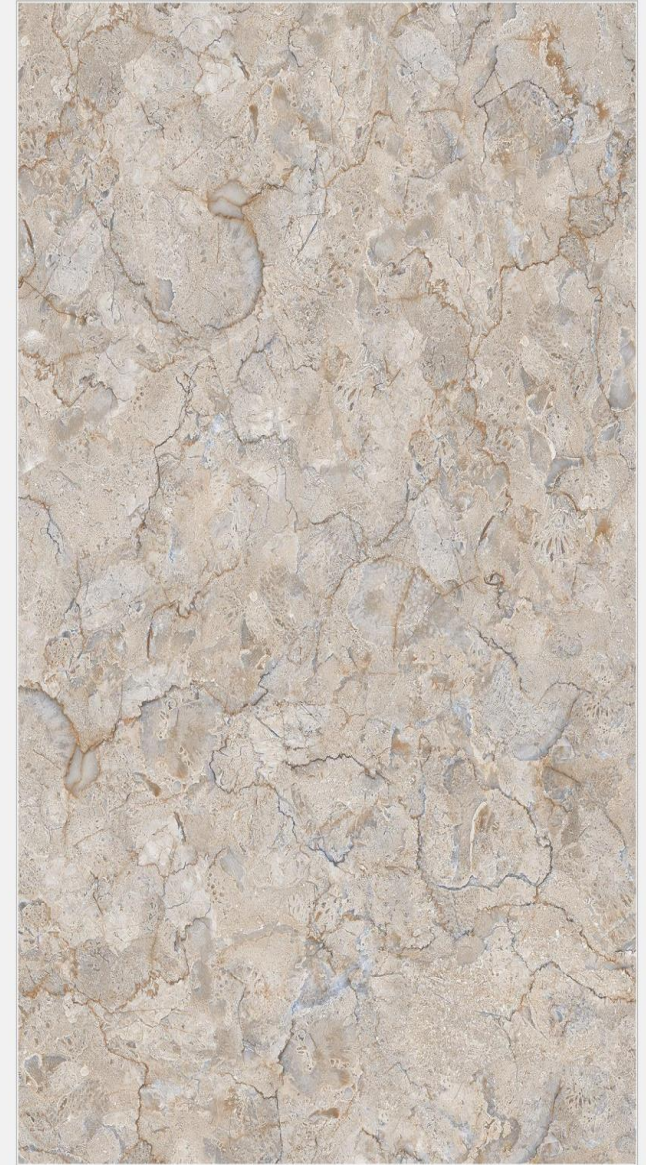

- **HD PRINT**
- **SUPERIOR GLOSS SURFACE**

COLOMANDINO

Particular real size

PRODUCT INFORMATION

PRODUCT NAME	-> COLOMANDINO
PRODUCT FORMET	-> 120CM X 60CM

- **HD PRINT**
- **SUPERIOR GLOSS SURFACE**

ESHA CREMA

Particular real size

PRODUCT INFORMATION

PRODUCT NAME	-> ESHA CREMA
PRODUCT FORMET	-> 120CM X 60CM

- **HD PRINT**
- **SUPERIOR GLOSS SURFACE**

VELENCIA GREY

Particular real size

PRODUCT INFORMATION

PRODUCT NAME	-> VALENCIA GREY
PRODUCT FORMET	-> 120CM X 60CM

- **HD PRINT**
- **SUPERIOR GLOSS SURFACE**

LYCON COCO

Particular real size

PRODUCT INFORMATION

PRODUCT NAME	-> LYON COCO
PRODUCT FORMET	-> 120CM X 60CM

- **HD PRINT**
- **SUPERIOR GLOSS SURFACE**

IBIZA

Particular real size