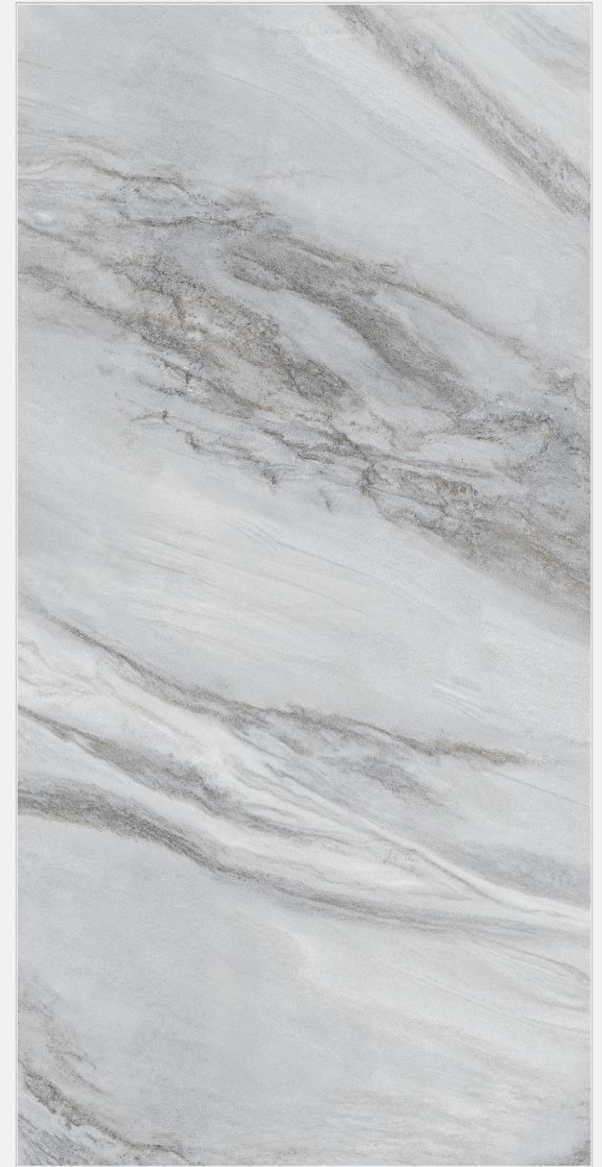

MACAEL GREY

Particular real size